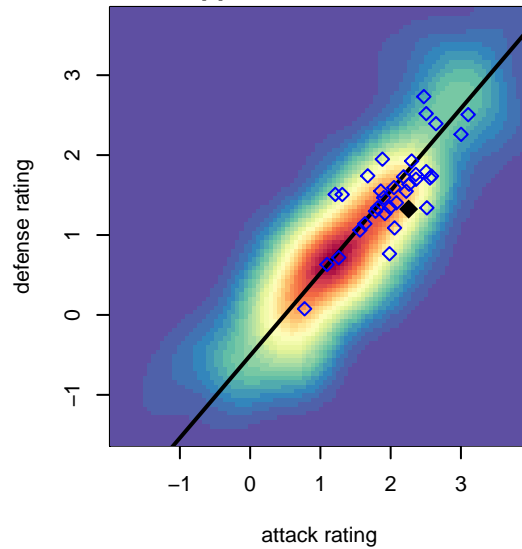

**attack and defense rating
relative to others at age
and all opponents in last 13 months**