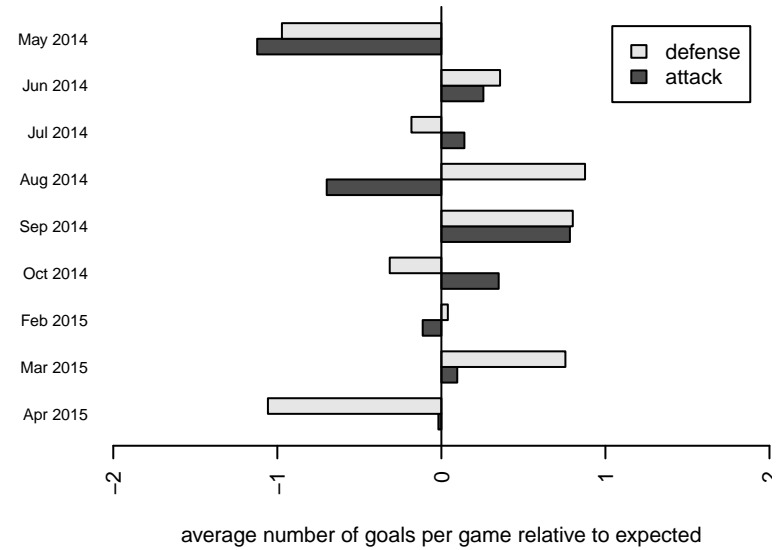

Performance relative to 13 month average