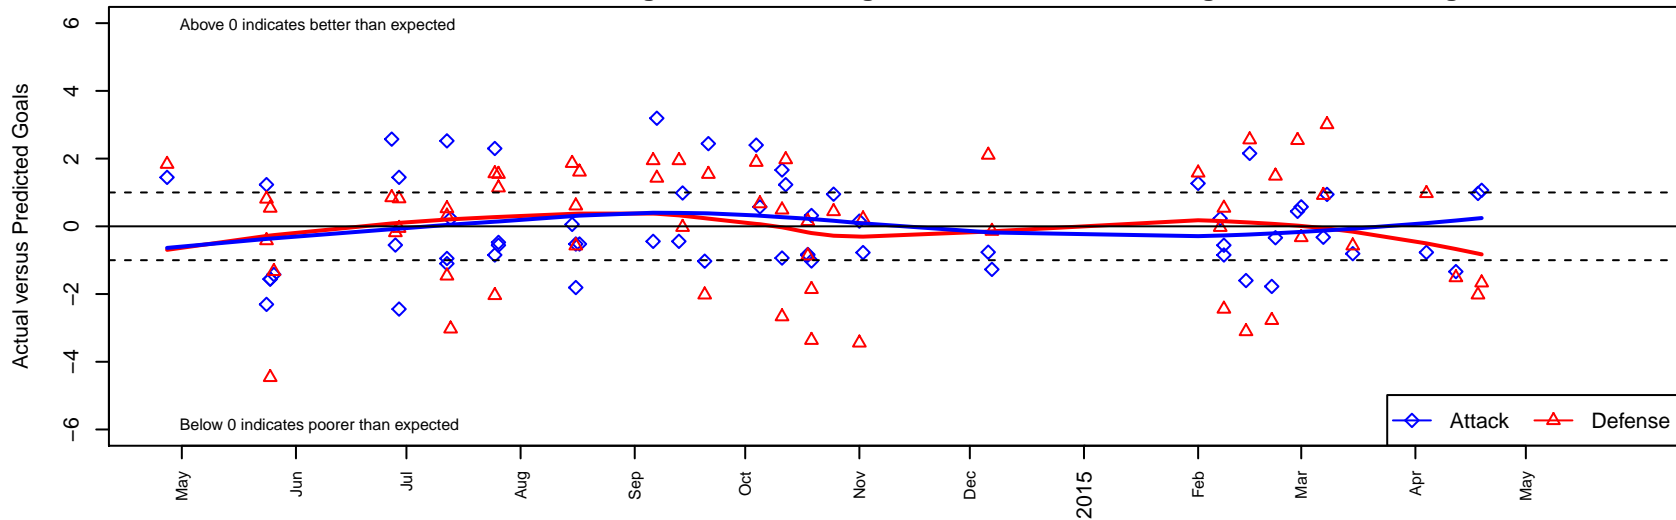

Salem Chelsea B00

4H Soccer Club
 Salem, OR
 B00 total strength=1316
 attack=9.54 defense=3.76
 fall league = PTT B00 Premier
 spr league = Spr OYS B00 Premier
 notes= played under different clubs: RPSC, 4H;

alt names used:
 4H Chelsea B00
 4-H Chelsea B00
 4H Chelsea B00
 4H CHELSEA B00 (OR)
 4-H Chelsea B00
 4-H Chelsea B00
 Chelsea [B00]
 4-H Chelsea B00

Venues played:
 2013 OYS State Cup B00
 2014 Rogue Memorial BU13
 2014 Capital Cup BU14 Gold
 2014 Adidas Cup BU14-15
 2014 Oswego Nike Cup Gold U14
 2014 Mt Hood Challenge U14
 2014 PTT B00 Premier
 2014 FWRL B00
 2014 Spr OYS B00 Premier
 2014 OYS State Cup B00

Salem Chelsea B00
 Dots are actual minus expected GF (blue circles) and GA (red triangles).
 Blue line is smoothed change in attack strength. Red is smoothed change in defense strength.

**attack and defense variance (black dot)
relative to other teams
and top 10 in region**