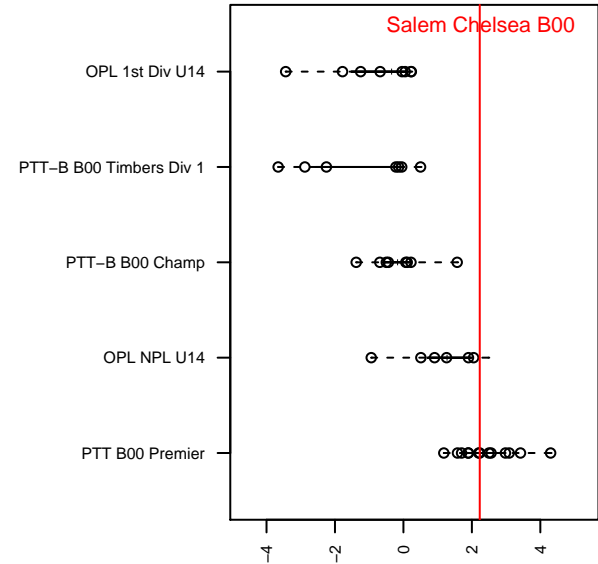

**attack and defense rating
relative to others at age
and all opponents in last 13 months**