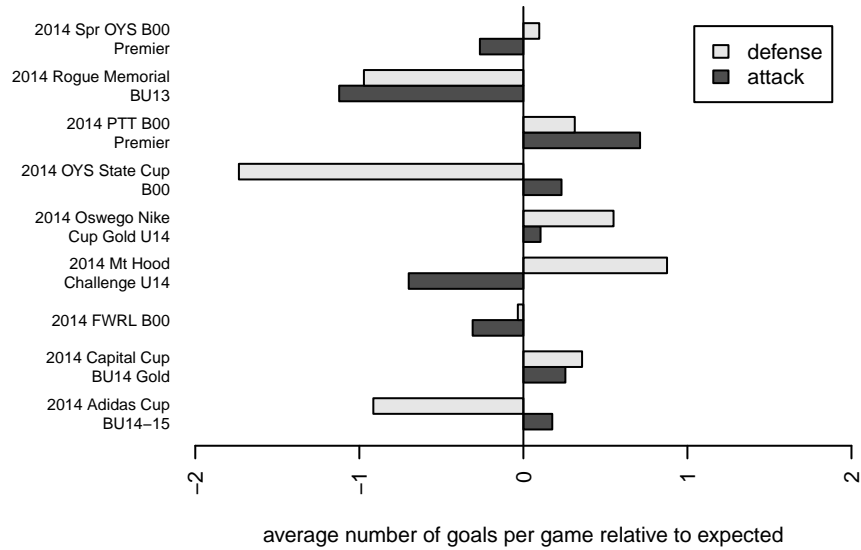

Performance relative to 13 month average