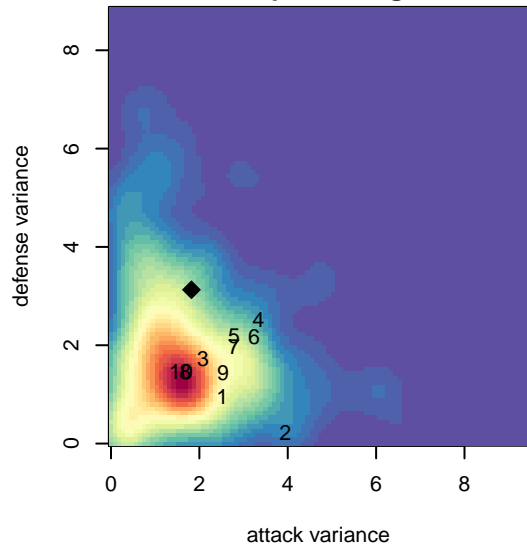

Salem Chelsea B00

4H Soccer Club
 Salem, OR
 B00 total strength=1316
 attack=9.54 defense=3.76
 fall league = PTT B00 Premier
 spr league = Spr OYS B00 Premier
 notes= played under different clubs: RPSC, 4H;

Salem Chelsea B00
 Dots are actual minus expected GF (blue circles) and GA (red triangles).
 Blue line is smoothed change in attack strength. Red is smoothed change in defense strength.

**attack and defense variance (black dot)
relative to other teams
and top 10 in region**